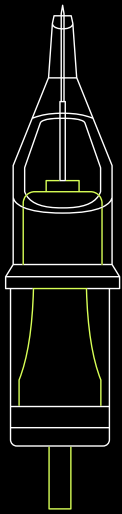

PEAK

STELLAR

CARTRIDGE NEEDLES

LOGOS

MAIN WITH MARK (PREFERRED)

MAIN W/O MARK (ALTERNATE)

NAME ONLY (MINIMAL USE)

Peak brand must be mentioned somewhere in accordance with this mark

COLORS

STELLAR YELLOW

HEX #D8FF57
RGB 216 255 87
CMYK 19 0 83 0

WHITE

HEX #FFFFFF
RGB 255 255 255
CMYK 0 0 0 0

BLACK

HEX #000000
RGB 0 0 0
CMYK 60 40 40 100

TYPOGRAPHY

Tattoo with wobble-free precision using premium run-straight liner technology

SUPERIOR INK FLOW

UNMATCHED QUALITY

Enjoy consistently high-quality needles in every box

EASY-TO-READ LABELING

..... 1XX+ CONFIGURATIONS

ADDITIONAL ASSETS

NEEDLE ILLUSTRATIONS

ADDITIONAL ASSETS

NEEDLE ILLUSTRATIONS/INSTRUCTIONS

ADDITIONAL ASSETS

PROMOTIONAL GRAPHICS

ON-CARTRIDGE LABELING

Takes the guesswork out of which needle you're grabbing. Each cartridge is stamped with its unique grouping, needle count, and diameter. The cartridges also feature color-coded caps to differentiate each configuration