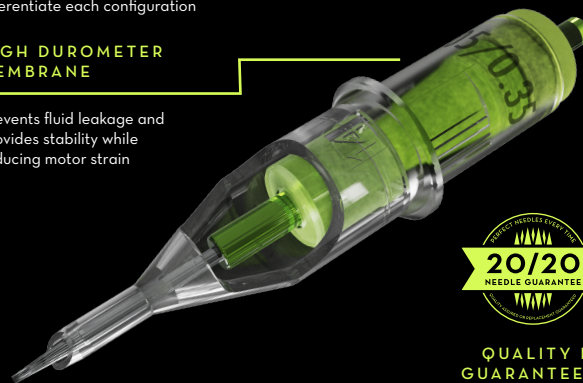

ADDITIONAL ASSETS

PROMOTIONAL GRAPHICS

ON-CARTRIDGE LABELING

Takes the guesswork out of which needle you're grabbing. Each cartridge is stamped with its unique grouping, needle count, and diameter. The cartridges also feature color-coded caps to differentiate each configuration

HIGH DUROMETER MEMBRANE

Prevents fluid leakage and provides stability while reducing motor strain

QUALITY IS
GUARANTEED

With every box carrying a 20/20 warranty—if any needle is less than perfect we'll replace it

PEAK
STELLAR
CARTRIDGE NEEDLES

ULTRA SHARP

304 steel needles stay durable through the longest sessions while minimizing damage to your clients' skin

CUSTOM MOLDED TIPS

Ensure perfect needle fit and reduce side-to-side play for ultimate stability

MEDICAL GRADE HOUSING

Reduces friction while crystal-clear color allows for extreme visibility