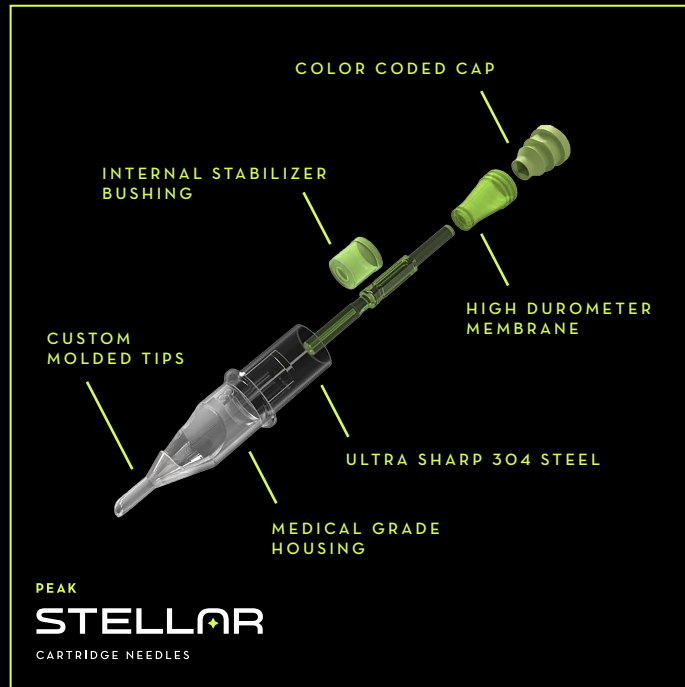

PEAK
STELLAR
CARTRIDGE NEEDLES

ULTRA SHARP

304 steel needles stay durable through the longest sessions while minimizing damage to your clients' skin

CUSTOM MOLDED TIPS

Ensure perfect needle fit and reduce side-to-side play for ultimate stability

MEDICAL GRADE HOUSING

Reduces friction while crystal-clear color allows for extreme visibility

INTERNAL STABILIZER BUSHING

Provides increased stability for liners so you can pull crispy lines every time

PEAK
STELLAR
CARTRIDGE NEEDLES

ADDITIONAL ASSETS

PROMOTIONAL GRAPHICS

CONFIGURATIONS WITH COLOR CODES

Stellar needles feature color-coded caps to differentiate each configuration

PEAK
STELLAR
CARTRIDGE NEEDLES

ADDITIONAL ASSETS

PROMOTIONAL GRAPHICS