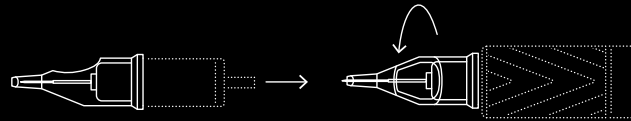

Tattoo with wobble-free precision using premium run-straight liner technology

SUPERIOR INK FLOW

UNMATCHED QUALITY

Enjoy consistently high-quality needles in every box

EASY-TO-READ LABELING

..... 1XX+ CONFIGURATIONS

ADDITIONAL ASSETS

NEEDLE ILLUSTRATIONS

ADDITIONAL ASSETS

NEEDLE ILLUSTRATIONS/INSTRUCTIONS

ADDITIONAL ASSETS

PROMOTIONAL GRAPHICS

ON-CARTRIDGE LABELING

Takes the guesswork out of which needle you're grabbing. Each cartridge is stamped with its unique grouping, needle count, and diameter. The cartridges also feature color-coded caps to differentiate each configuration