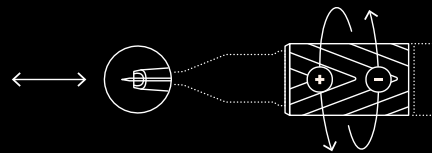

Tattoo with wobble-free precision using premium run-straight liner technology

SUPERIOR INK FLOW

UNMATCHED QUALITY

Enjoy consistently high-quality needles in every box

EASY-TO-READ LABELING

..... 1XX+ CONFIGURATIONS

ADDITIONAL ASSETS

NEEDLE ILLUSTRATIONS

ADDITIONAL ASSETS

NEEDLE ILLUSTRATIONS/INSTRUCTIONS

ADDITIONAL ASSETS

PROMOTIONAL GRAPHICS

ON-CARTRIDGE LABELING

Takes the guesswork out of which needle you're grabbing. Each cartridge is stamped with its unique grouping, needle count, and diameter. The cartridges also feature color-coded caps to differentiate each configuration