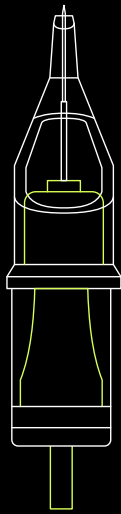

PEAK

STELLAR

CARTRIDGE NEEDLES

LOGOS

MAIN WITH MARK (PREFERRED)

MAIN W/O MARK (ALTERNATE)

NAME ONLY (MINIMAL USE)

Peak brand must be mentioned somewhere in accordance with this mark

COLORS

STELLAR YELLOW

HEX #D8FF57
RGB 216 255 87
CMYK 19 0 83 0

WHITE

HEX #FFFFFF
RGB 255 255 255
CMYK 0 0 0 0

BLACK

HEX #000000
RGB 0 0 0
CMYK 60 40 40 100

TYPOGRAPHY

Tattoo with wobble-free precision using premium run-straight liner technology

SUPERIOR INK FLOW

UNMATCHED QUALITY

Enjoy consistently high-quality needles in every box

EASY-TO-READ LABELING

..... 1XX+ CONFIGURATIONS

ADDITIONAL ASSETS

NEEDLE ILLUSTRATIONS

ADDITIONAL ASSETS

NEEDLE ILLUSTRATIONS/INSTRUCTIONS

ADDITIONAL ASSETS

PROMOTIONAL GRAPHICS

ON-CARTRIDGE LABELING

Takes the guesswork out of which needle you're grabbing. Each cartridge is stamped with its unique grouping, needle count, and diameter. The cartridges also feature color-coded caps to differentiate each configuration