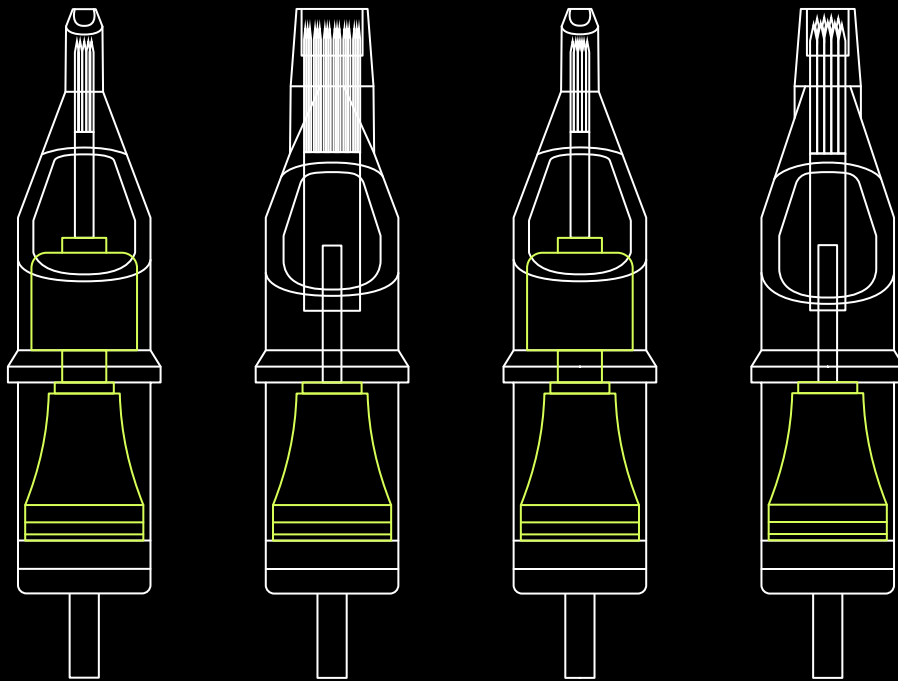

Tattoo with wobble-free precision using premium run-straight liner technology

SUPERIOR INK FLOW

UNMATCHED QUALITY

Enjoy consistently high-quality needles in every box

EASY-TO-READ LABELING

..... 1XX+ CONFIGURATIONS

ADDITIONAL ASSETS

NEEDLE ILLUSTRATIONS

ADDITIONAL ASSETS

NEEDLE ILLUSTRATIONS/INSTRUCTIONS

ADDITIONAL ASSETS

PROMOTIONAL GRAPHICS

ON-CARTRIDGE LABELING

Takes the guesswork out of which needle you're grabbing. Each cartridge is stamped with its unique grouping, needle count, and diameter. The cartridges also feature color-coded caps to differentiate each configuration

TAPERS & DIAMETERS

SHORT · 2MM

MEDIUM · 3MM

LONG · 5MM

EXTRA LONG · 7MM

#6 .20MM

#8 .25MM

#10 .30MM