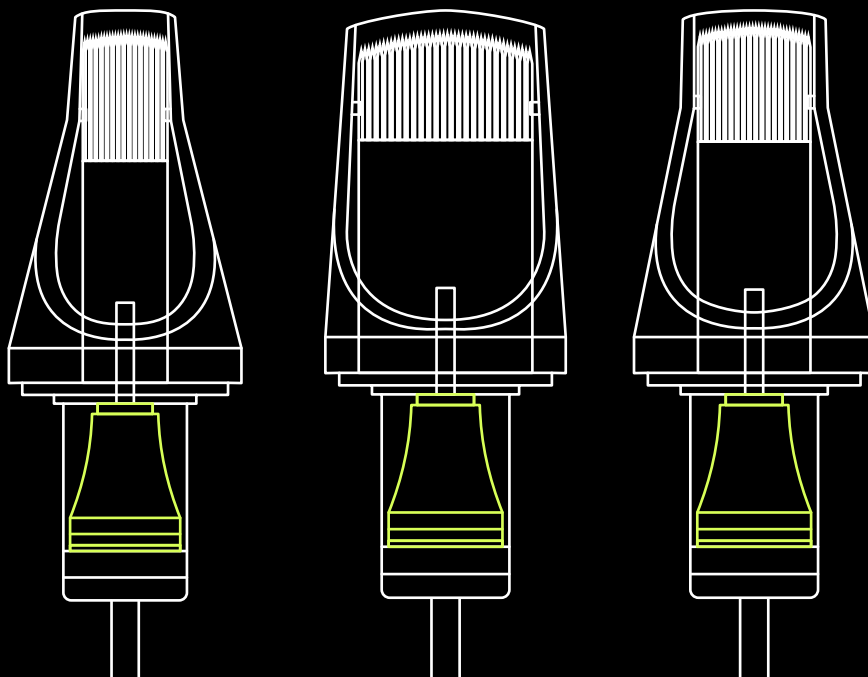

Tattoo with wobble-free precision using premium run-straight liner technology

SUPERIOR INK FLOW

UNMATCHED QUALITY

Enjoy consistently high-quality needles in every box

EASY-TO-READ LABELING

..... 1XX+ CONFIGURATIONS

ADDITIONAL ASSETS

NEEDLE ILLUSTRATIONS

ADDITIONAL ASSETS

NEEDLE ILLUSTRATIONS/INSTRUCTIONS

ADDITIONAL ASSETS

PROMOTIONAL GRAPHICS

ON-CARTRIDGE LABELING

Takes the guesswork out of which needle you're grabbing. Each cartridge is stamped with its unique grouping, needle count, and diameter. The cartridges also feature color-coded caps to differentiate each configuration

TAPERS & DIAMETERS

SHORT · 2MM

MEDIUM · 3MM

LONG · 5MM

EXTRA LONG · 7MM

#6 .20MM

#8 .25MM

#10 .30MM