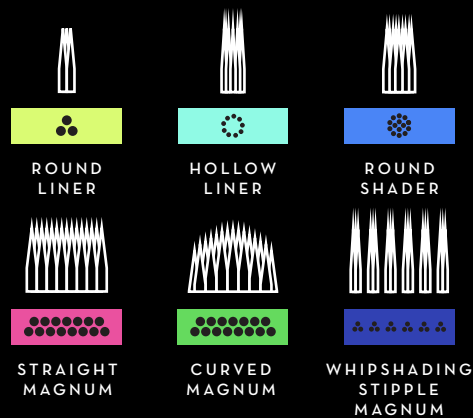

PEAK
STELLAR
CARTRIDGE NEEDLES

ULTRA SHARP

304 steel needles stay durable through the longest sessions while minimizing damage to your clients' skin

CUSTOM MOLDED TIPS

Ensure perfect needle fit and reduce side-to-side play for ultimate stability

MEDICAL GRADE HOUSING

Reduces friction while crystal-clear color allows for extreme visibility

INTERNAL STABILIZER BUSHING

Provides increased stability for liners so you can pull crispy lines every time

PEAK
STELLAR
CARTRIDGE NEEDLES

ADDITIONAL ASSETS

PROMOTIONAL GRAPHICS

CONFIGURATIONS WITH COLOR CODES

Stellar needles feature color-coded caps to differentiate each configuration

PEAK
STELLAR
CARTRIDGE NEEDLES

ADDITIONAL ASSETS

PROMOTIONAL GRAPHICS

TAPERS & DIAMETERS

SHORT · 2MM

MEDIUM · 3MM

LONG · 5MM

EXTRA LONG · 7MM

#6 .20MM

#8 .25MM

#10 .30MM